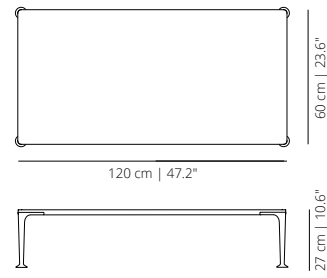

viccarbe

Missiva low table

Designed by Luca Pevere

Technical info - EN

V01

MISSIVA LOW TABLE

Table 60x60

Table 120x60

Table 75x75

Table 100x100

FINISHES

TABLETOP

Stained wood

bleached
stained oak

matt
stained oak

cognac
stained oak