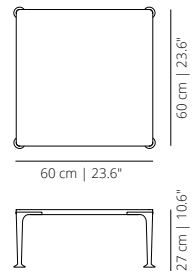

viccarbe

Missiva low table

Designed by Luca Pevere

Technical info - EN

V01

MISSIVA LOW TABLE

Table 60x60

Table 120x60

Table 75x75

Table 100x100

FINISHES

TABLETOP

Stained wood

bleached
stained oak

matt
stained oak

cognac
stained oak