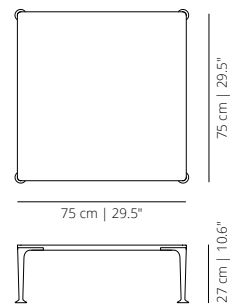

viccarbe

Missiva low table

Designed by Luca Pevere

Technical info - EN

V01

MISSIVA LOW TABLE

Table 60x60

Table 120x60

Table 75x75

Table 100x100

FINISHES

TABLETOP

Stained wood

bleached
stained oak

matt
stained oak

cognac
stained oak