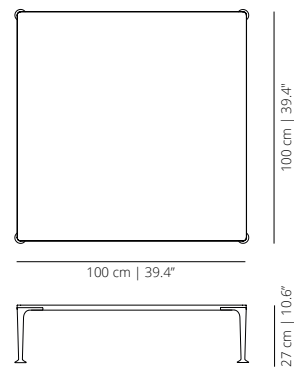

viccarbe

Missiva low table

Designed by Luca Pevere

Technical info - EN

V01

MISSIVA LOW TABLE

Table 60x60

Table 120x60

Table 75x75

Table 100x100

FINISHES

TABLETOP

Stained wood

bleached
stained oak

matt
stained oak

cognac
stained oak