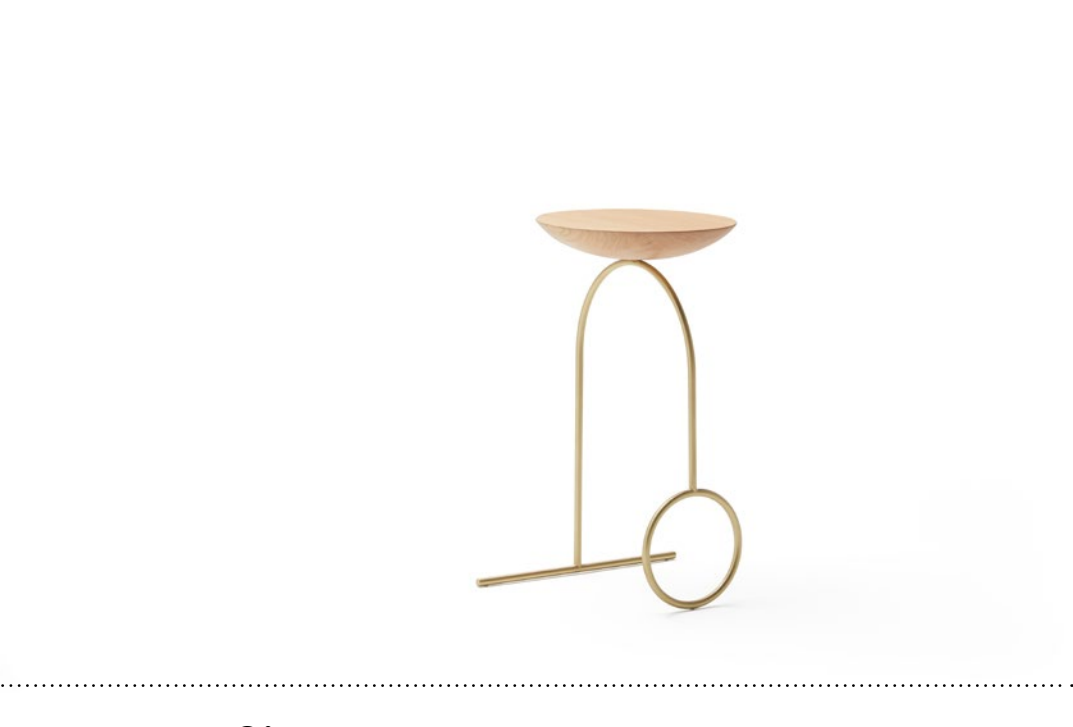

Giro

brass structure | matt oak top