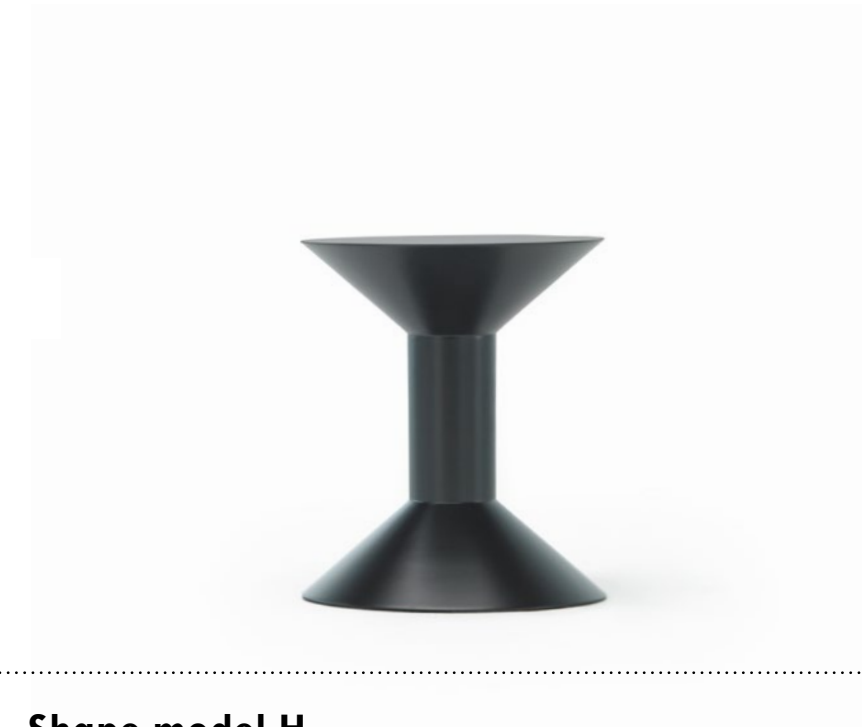

white structure | white seat

Maarten Plastic sled base

black structure | black seat

Maarten Plastic sled base

white structure | white seat

Quadra

black structure | matt oak seat

Burin D120

black finish

Common D45 H55

white finish

Common D45 H55

black finish

Tiers A

black structure | rectangular top in black, circular top in matt oak

Shape model H

black matt finish

PLACE YOUR ORDER

Shape model O

black matt finish

Giro

brass structure | matt oak top

Storage unit

white finish

Up in the Air H45

black finish | three fish

Keel medium

matt oak

Keel large

matt oak

The image features a minimalist, abstract composition. On the left, a dark grey, curved shape overlaps a vertical tan band. A thin black horizontal line extends from the tan band towards the right. Below this, a black line curves downwards and to the right, crossing the horizontal line. On the right side, a light-colored wood-grain surface is positioned above a vertical tan band, which is further defined by a dark grey vertical strip. The background is a light, neutral tone.