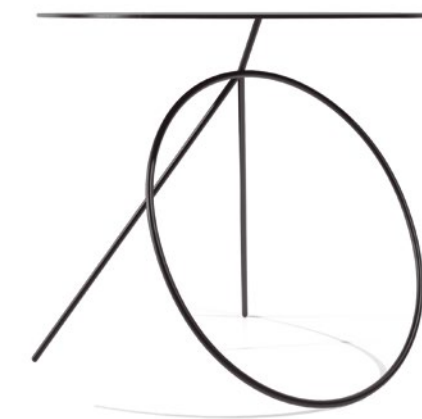

Bamba

black finish